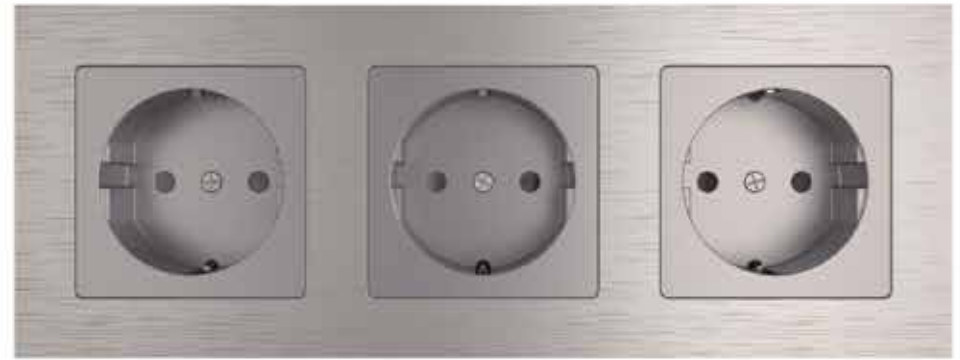

CRO

CCL

intensity corian

The minimalistic white corian front consists of 1, 2, 4 or 8 touch zones with colour LED feedback.

infinity

Room controller in glass / alu-bronze / corian / stone with an oled display to visualize the different functions of your system
(light setting/blinds/shutters/audio/scenes/thermostat/info pages/room audio control/time switch/RGB controller/...) with colour LED feedback.

socket frames

All matching frames in glass / alu-bronze / corian / stone are available for your existing single / double / triple sockets (55 x 55 mm).

Frames for 4V and 5V are available on demand.

product overview