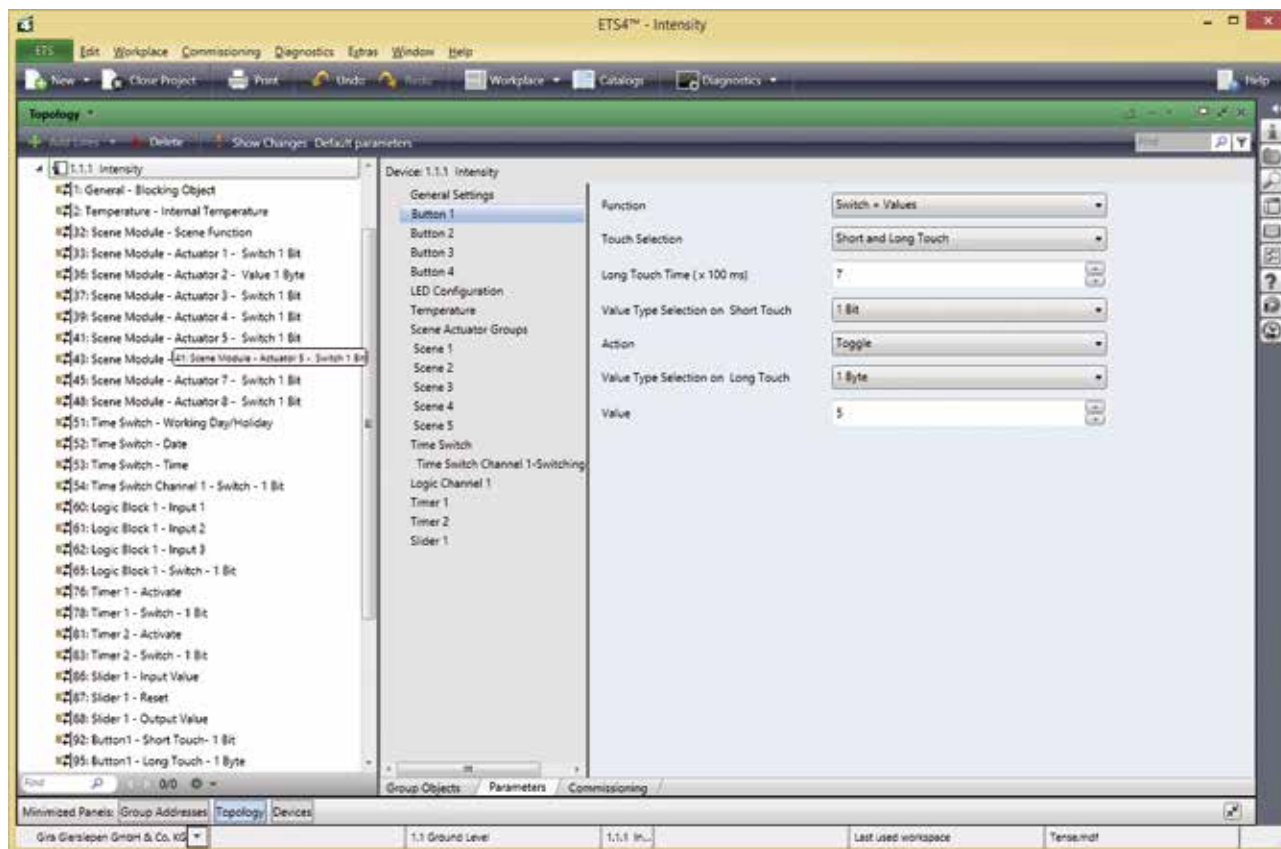

ETS software

All our KNX products support a broad range of diverse application profiles and are easy to be programmed via ETS. Furthermore, the firmware can be reprogrammed through the bus so that future applications can be supported in a flexible way.