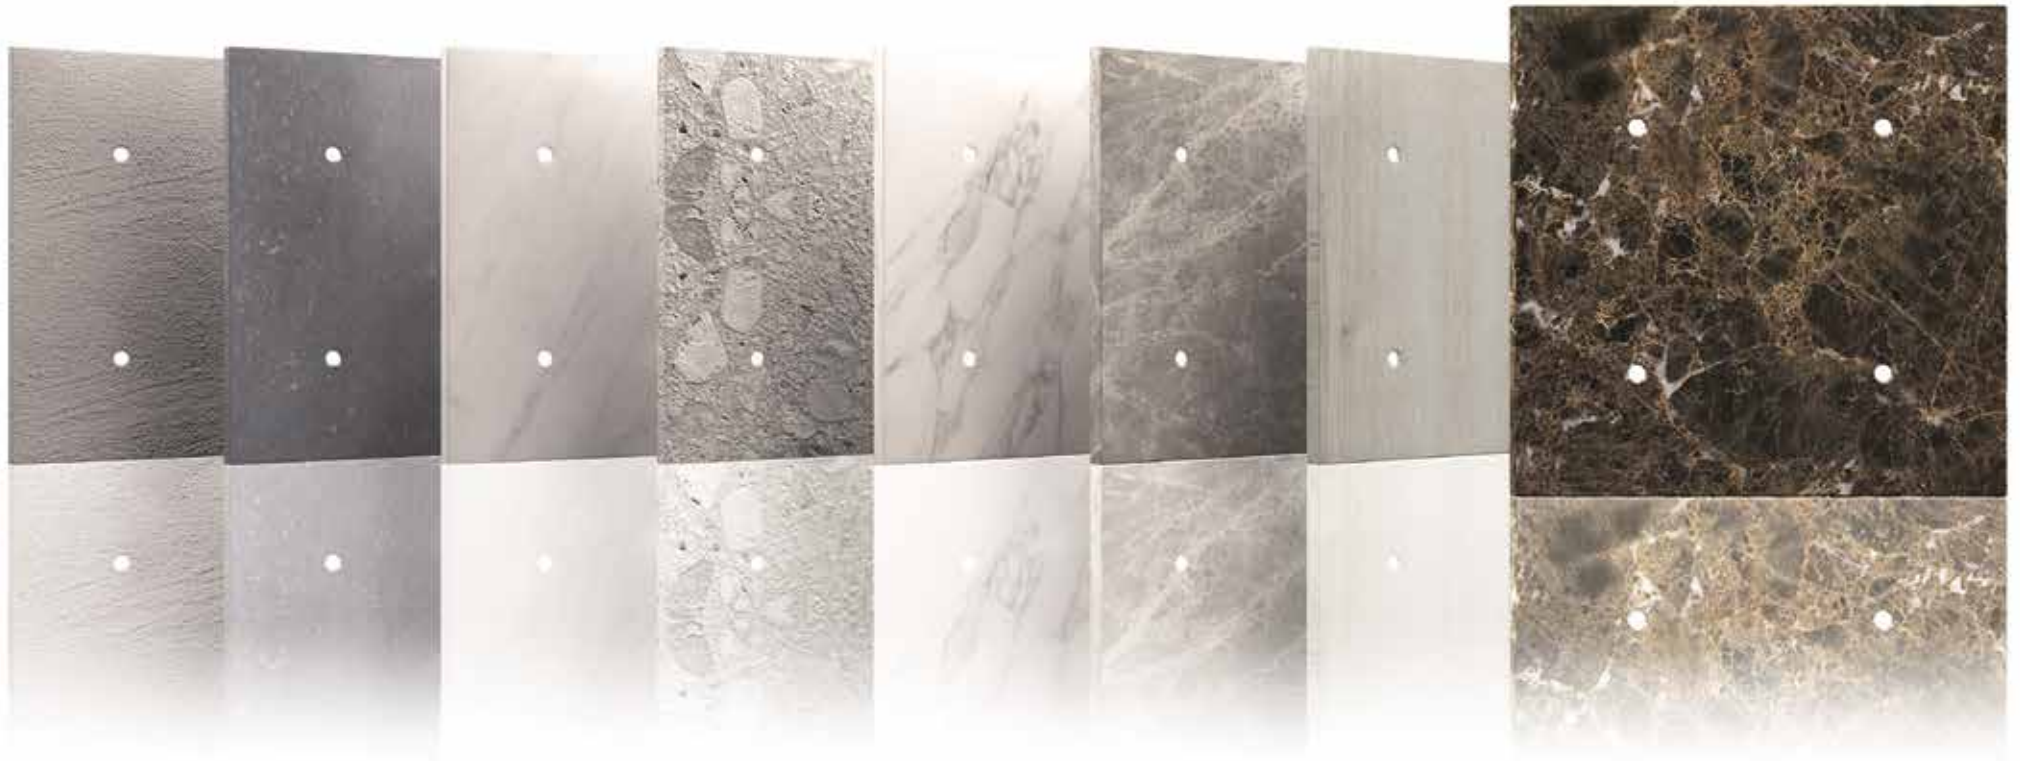

SFW

SBB

SCBM

SCDGL

SCM

SEGM

SOGM

SEMM

intensity stone

The natural stone front consists of 1, 2, 4 or 8 touch zones with colour LED feedback.