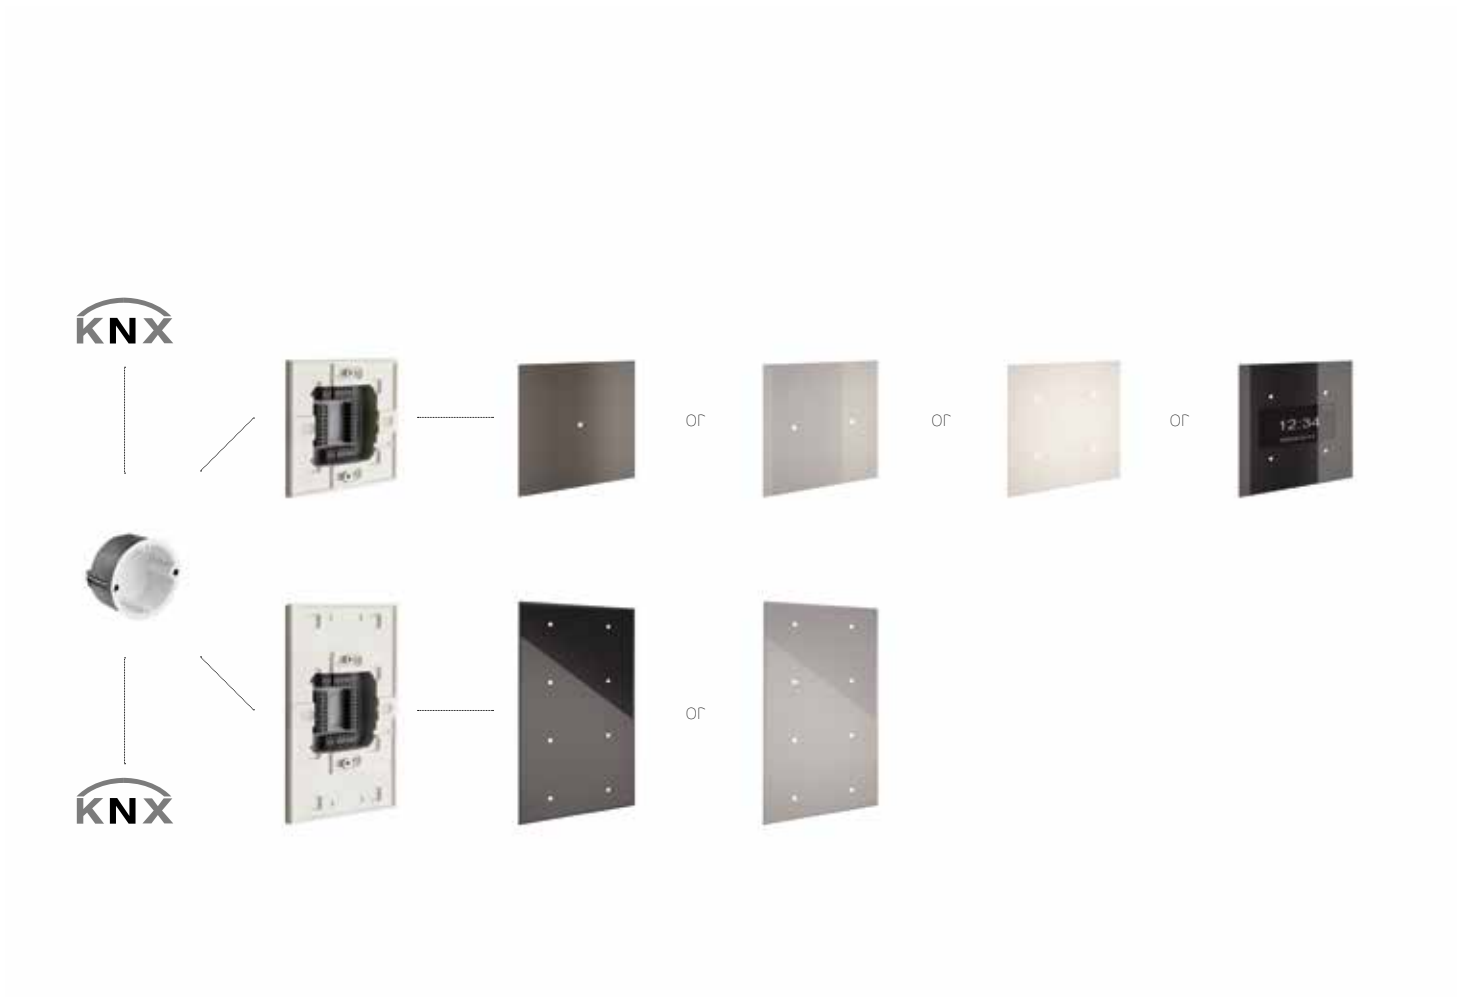

installation

TENSE products can be installed in a standard round or square European in-wall box.