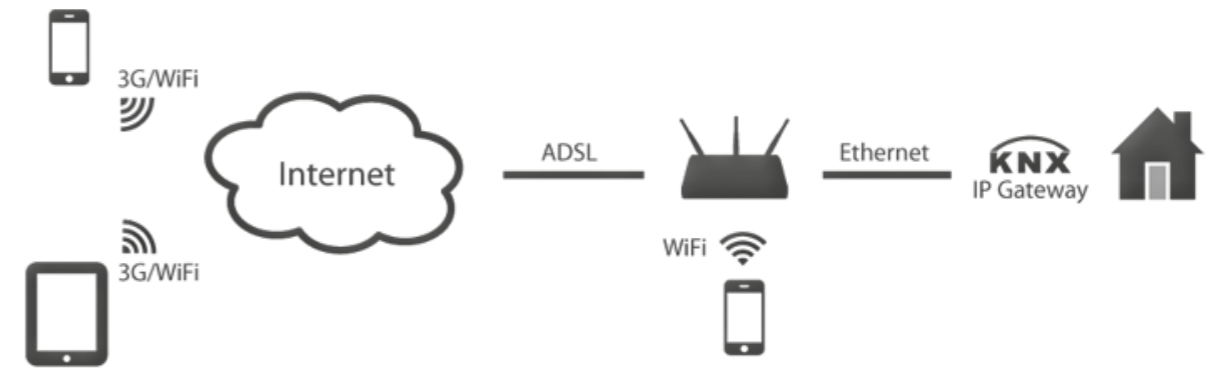

## KNX CONTROL FOR APPLE IOS AND ANDROID DEVICES

KNX application for Apple iOS and Android devices that allows you to control your home in a very fast and intuitive way. Control your KNX devices (lights, blinds, climate...), audiovisuals (tv, audio stations, dvd), door communication systems and ip cameras (Axis and Mobotix) wherever you are, in real time.