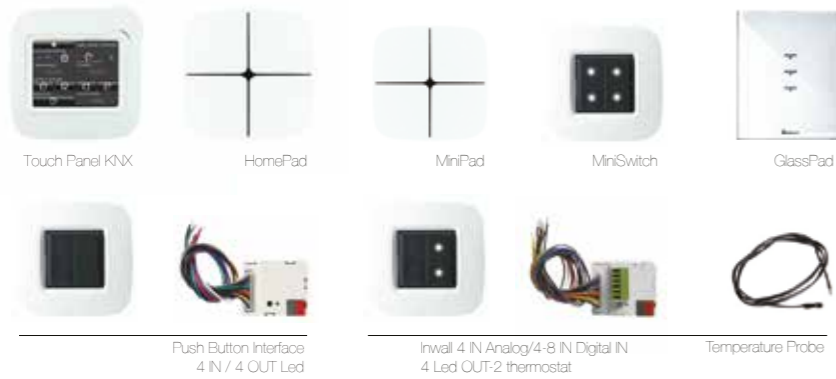

Solutions Integrations

User Interfaces & HVAC